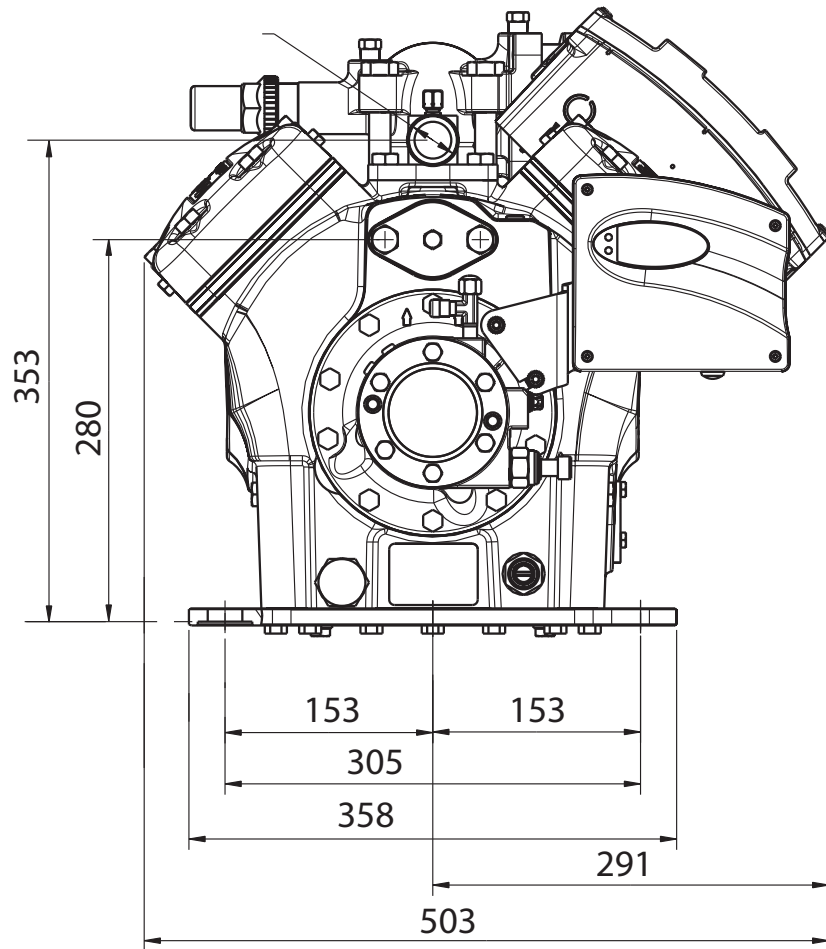

Model	Drawing Number	Revision Number	Date
4MJ-33X	497-1207-00	0	19.03.2010
4MT-22X	497-1206-00	0	19.03.2010
4MU-25X	497-1208-00	0	19.03.2010

Discharge Valve  
 OUT Diameter Ø38.00  
 IN Diameter Ø34.93

Suction Valve  
 OUT Diameter Ø60.00  
 IN Diameter Ø54.17