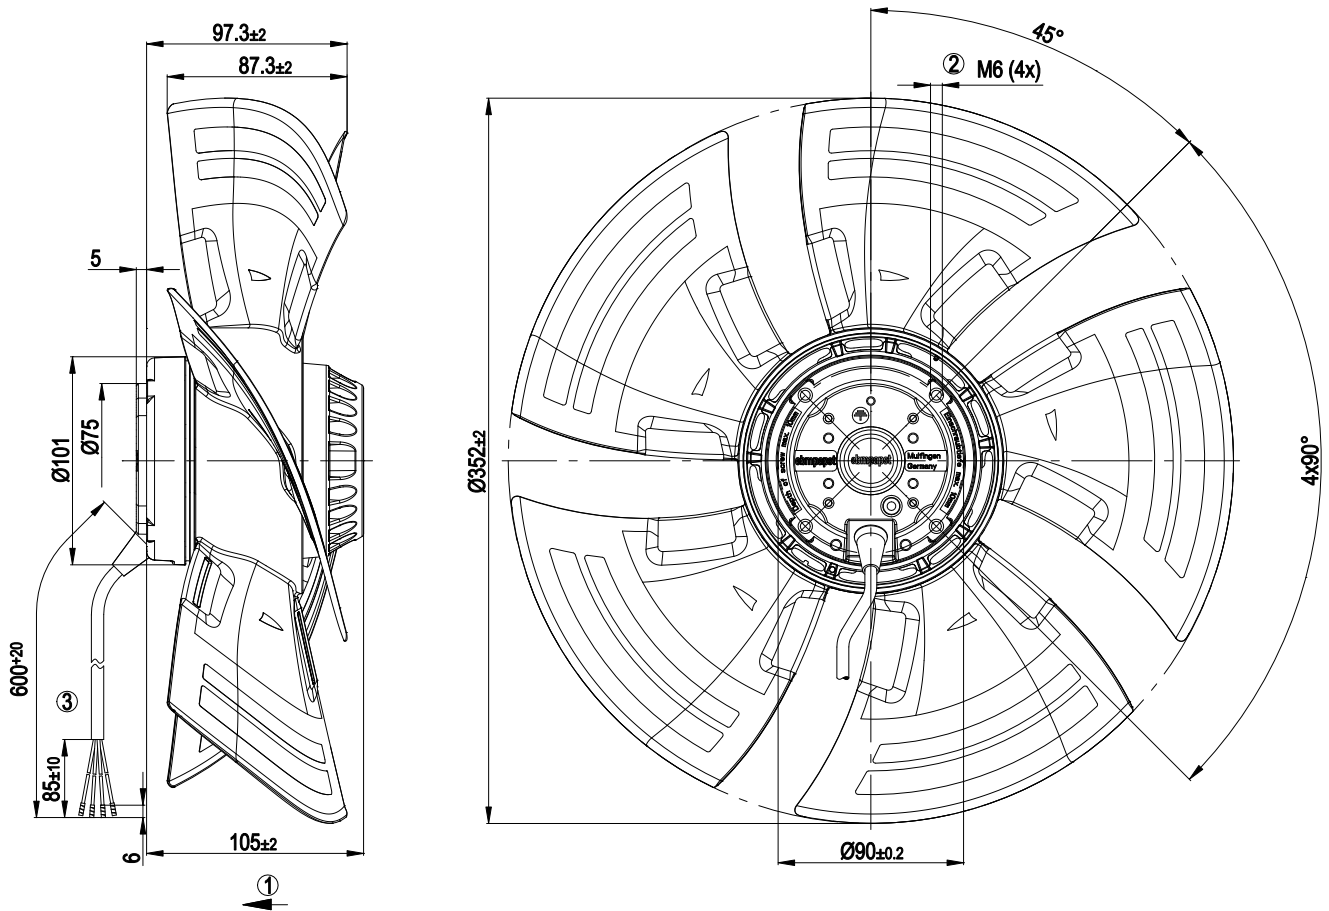

## Product drawing

1	Direction of air flow "V"
2	Depth of screw max. 10 mm
3	Connection line silicone 4G 0.5 mm <sup>2</sup> , 4 x brass lead tips crimped

## Connection screen

U1	blue	Z	brown	U2	black
PE	green/yellow				