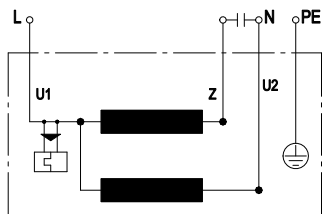

## Product drawing

1	Direction of air flow "V"
2	Depth of screw max. 10 mm
3	Connection line silicone 4G 0.5 mm <sup>2</sup> , 4 x brass lead tips crimped

## Connection screen

U1	blue	Z	brown	U2	black
PE	green/yellow				