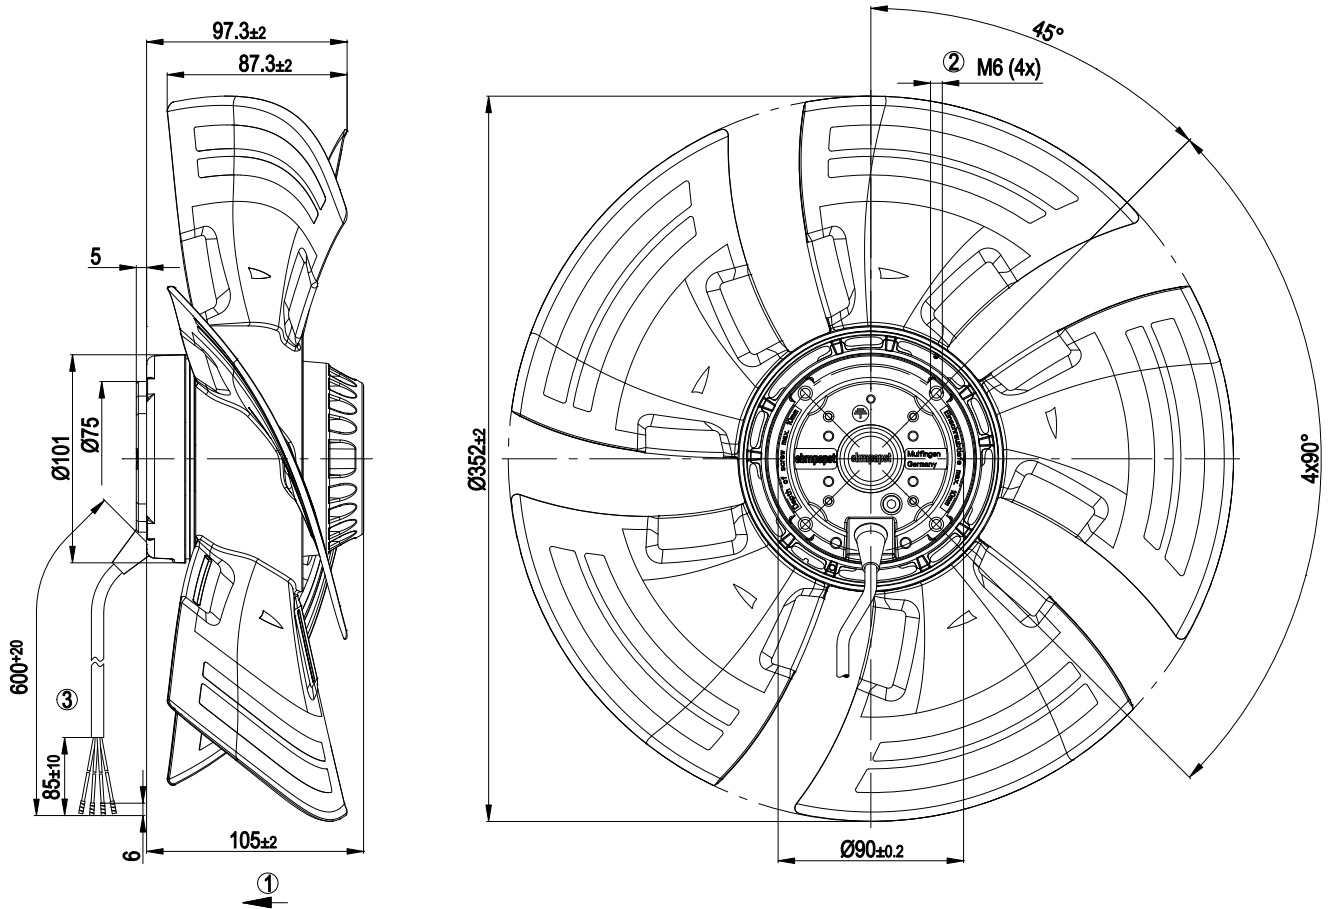

## Product drawing

1	Direction of air flow "V"
2	Depth of screw max. 10 mm
3	Connection line silicone 4G 0.5 mm <sup>2</sup> , 4 x brass lead tips crimped

## Connection screen

U1	blue	Z	brown	U2	black
PE	green/yellow				