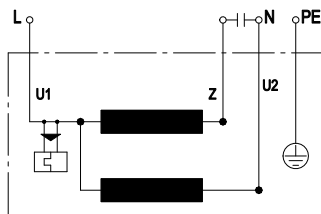

## Product drawing

1	Direction of air flow "V"
2	Depth of screw max. 10 mm
3	Connection line silicone 4G 0.5 mm <sup>2</sup> , 4 x brass lead tips crimped

## Connection screen

U1	blue	Z	brown	U2	black
PE	green/yellow				