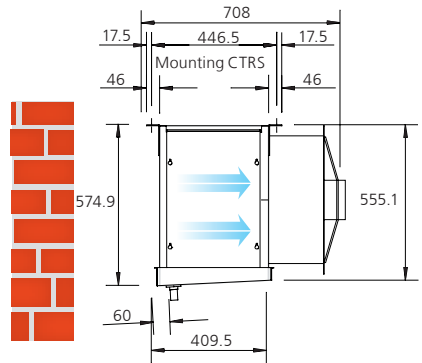

KMe50

Mounting brackets details

KMe 60

KMe80, KMe 95

KMe 115, KMe 140

Models	A
KMe50	350
KMe60	350
KMe80	400
KMe95	450
KMe115	500
KMe140	500
KMe175	500

KMe 175

Note

All dimensions in mm