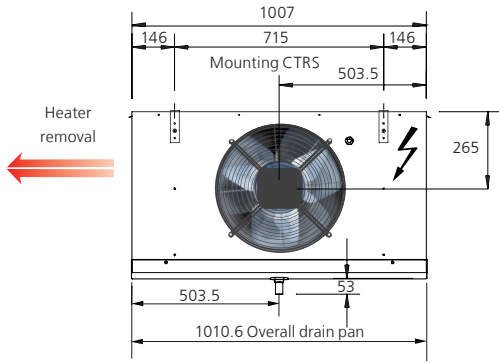

KMe50

Mounting brackets details

KMe 60

KMe80, KMe 95

KMe 115, KMe 140

Models	A
KMe50	350
KMe60	350
KMe80	400
KMe95	450
KMe115	500
KMe140	500
KMe175	500

KMe 175

Note

All dimensions in mm