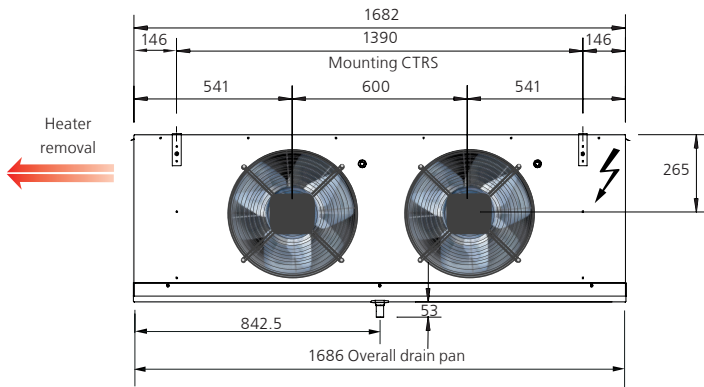

KMe50

Mounting brackets details

KMe 60

KMe80, KMe 95

KMe 115, KMe 140

Models	A
KMe50	350
KMe60	350
KMe80	400
KMe95	450
KMe115	500
KMe140	500
KMe175	500

KMe 175

Note

All dimensions in mm