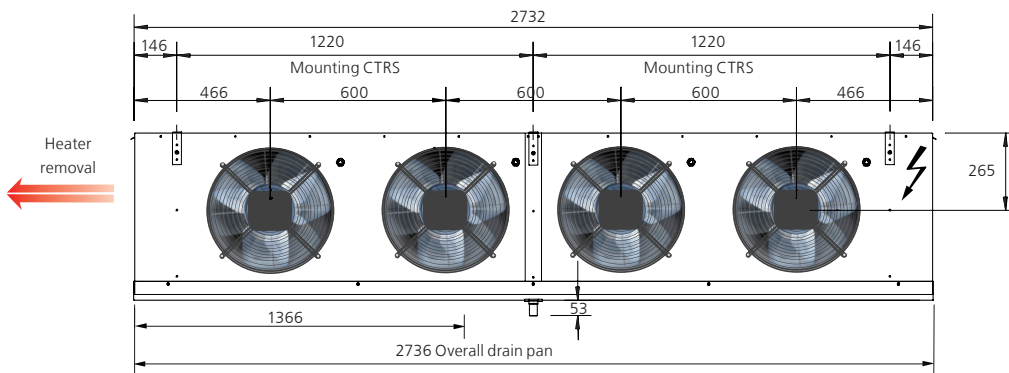

KMe50

Mounting brackets details

KMe 60

KMe80, KMe 95

KMe 115, KMe 140

Models	A
KMe50	350
KMe60	350
KMe80	400
KMe95	450
KMe115	500
KMe140	500
KMe175	500

KMe 175

Note

All dimensions in mm