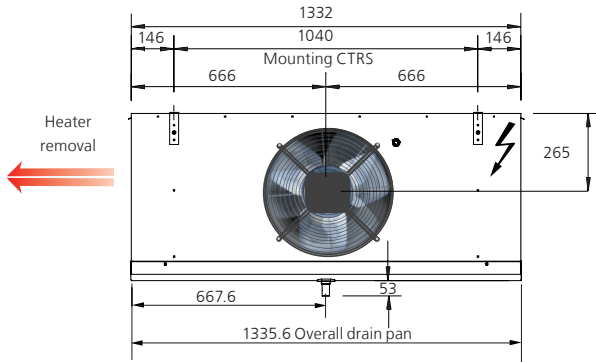

KMe50

Mounting brackets details

KMe 60

KMe80, KMe 95

KMe 115, KMe 140

Models	A
KMe50	350
KMe60	350
KMe80	400
KMe95	450
KMe115	500
KMe140	500
KMe175	500

KMe 175

Note

All dimensions in mm