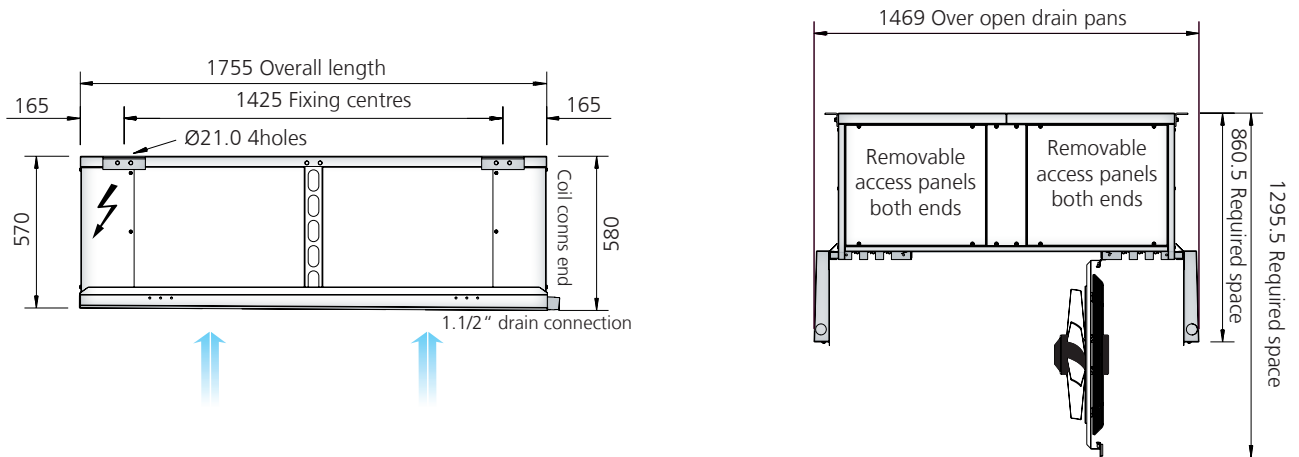

Dimensions and Weights

LSR 121

LSR 122

LSR 123

LSR 124

Model	Cu/Al weight (kg)	Cu/Cu weight (kg)
LSR121-44	117	151
LSR121-64	130	180
LSR122-44	180	232
LSR122-64	200	277
LSR123-44	237	314
LSR123-64	266	382
LSR124-44	301	405
LSR124-64	341	496
LSR121-46	114	141
LSR121-66	125	165
LSR122-46	175	216
LSR122-66	192	254
LSR123-46	230	291
LSR123-66	256	348
LSR124-46	292	374
LSR124-66	326	446