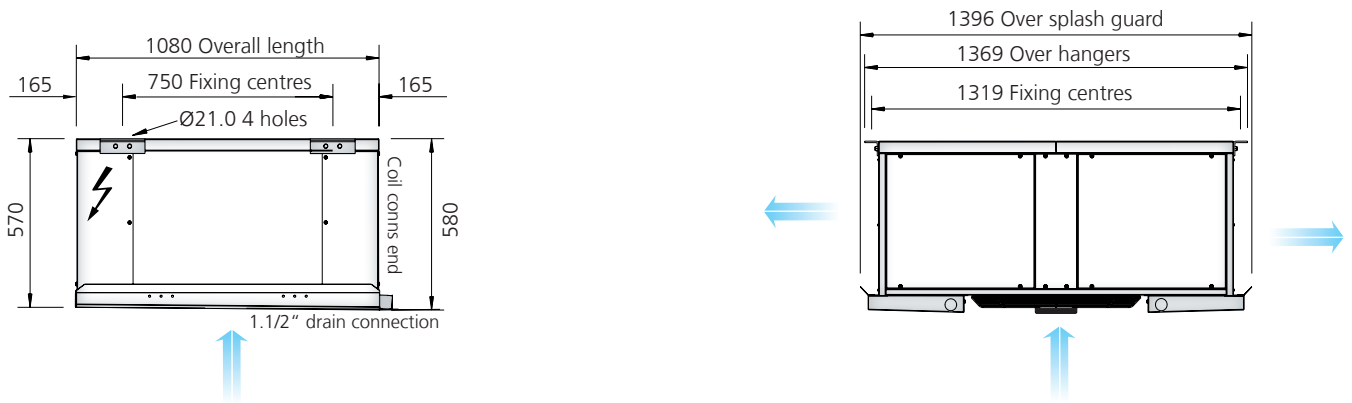

Dimensions and Weights

LSR 121

LSR 122

LSR 123

LSR 124

Model	Cu/Al weight (kg)	Cu/Cu weight (kg)
LSR121-44	117	151
LSR121-64	130	180
LSR122-44	180	232
LSR122-64	200	277
LSR123-44	237	314
LSR123-64	266	382
LSR124-44	301	405
LSR124-64	341	496
LSR121-46	114	141
LSR121-66	125	165
LSR122-46	175	216
LSR122-66	192	254
LSR123-46	230	291
LSR123-66	256	348
LSR124-46	292	374
LSR124-66	326	446