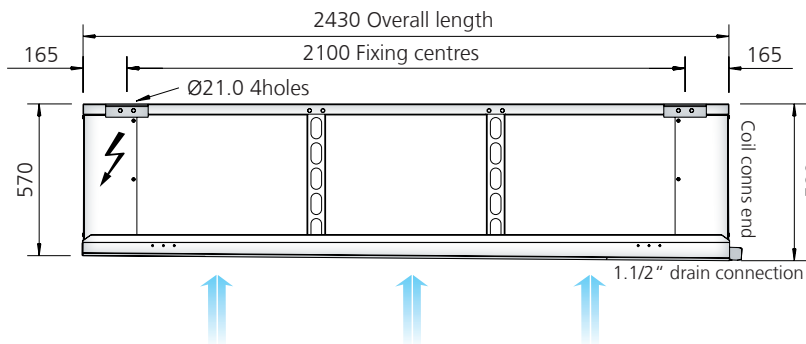

Dimensions and Weights

LSR 121

LSR 122

LSR 123

LSR 124

Model	Cu/Al weight (kg)	Cu/Cu weight (kg)
LSR121-44	117	151
LSR121-64	130	180
LSR122-44	180	232
LSR122-64	200	277
LSR123-44	237	314
LSR123-64	266	382
LSR124-44	301	405
LSR124-64	341	496
LSR121-46	114	141
LSR121-66	125	165
LSR122-46	175	216
LSR122-66	192	254
LSR123-46	230	291
LSR123-66	256	348
LSR124-46	292	374
LSR124-66	326	446