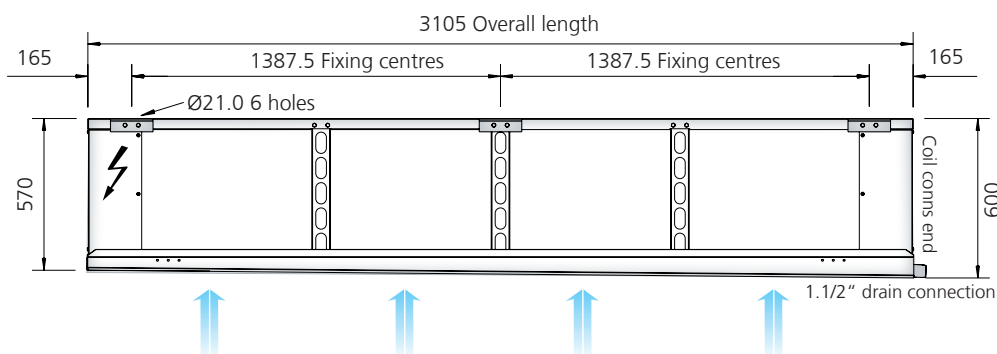

Dimensions and Weights

LSR 121

LSR 122

LSR 123

LSR 124

Model	Cu/Al weight (kg)	Cu/Cu weight (kg)
LSR121-44	117	151
LSR121-64	130	180
LSR122-44	180	232
LSR122-64	200	277
LSR123-44	237	314
LSR123-64	266	382
LSR124-44	301	405
LSR124-64	341	496
LSR121-46	114	141
LSR121-66	125	165
LSR122-46	175	216
LSR122-66	192	254
LSR123-46	230	291
LSR123-66	256	348
LSR124-46	292	374
LSR124-66	326	446