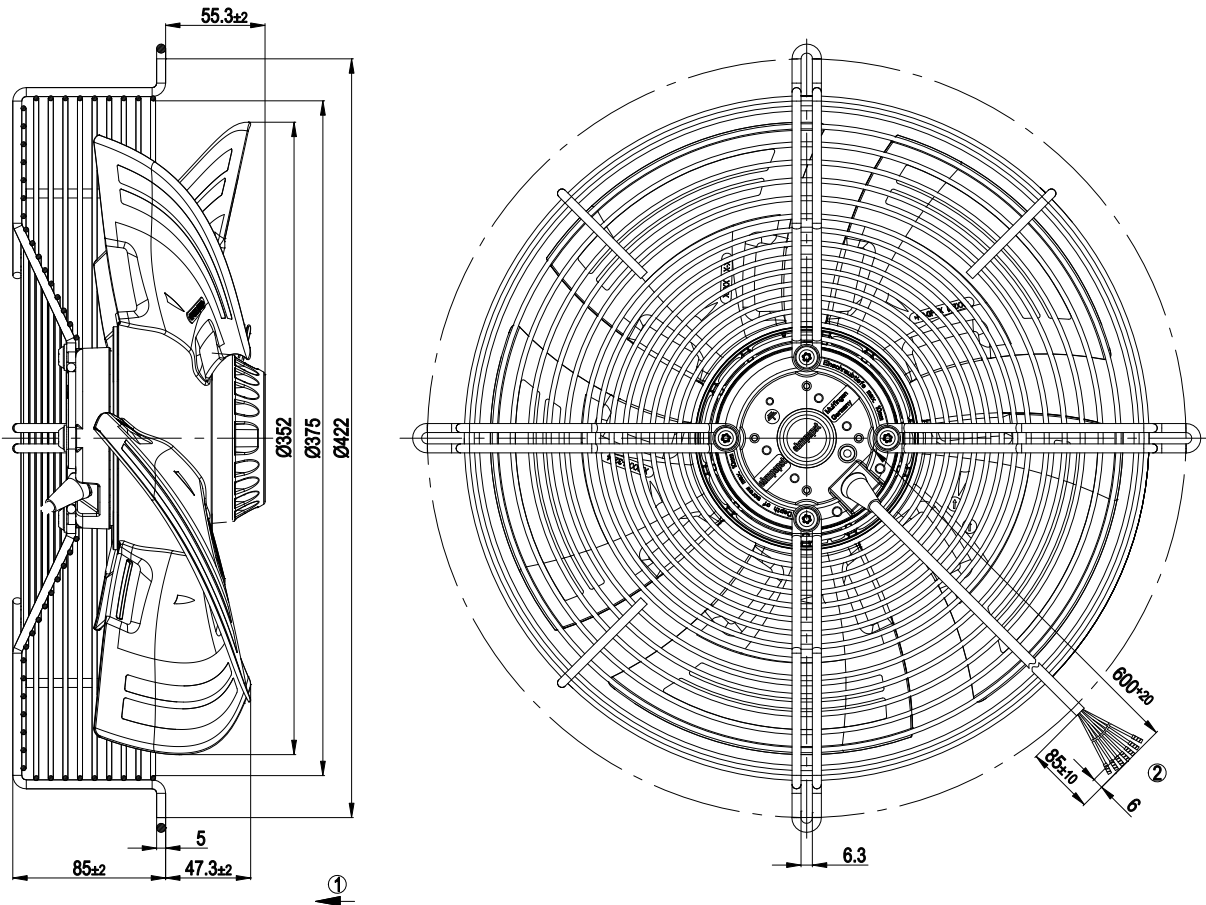

AC axial fan - HyBlade®

sickled blades (S series)

with guard grille for short nozzle

Product drawing

- | | |
|---|------------------------------------------------------------------------|
| 1 | Direction of air flow "V" |
| 2 | Connection line PFA 7G 0.5mm ² , 7x brass lead tips crimped |