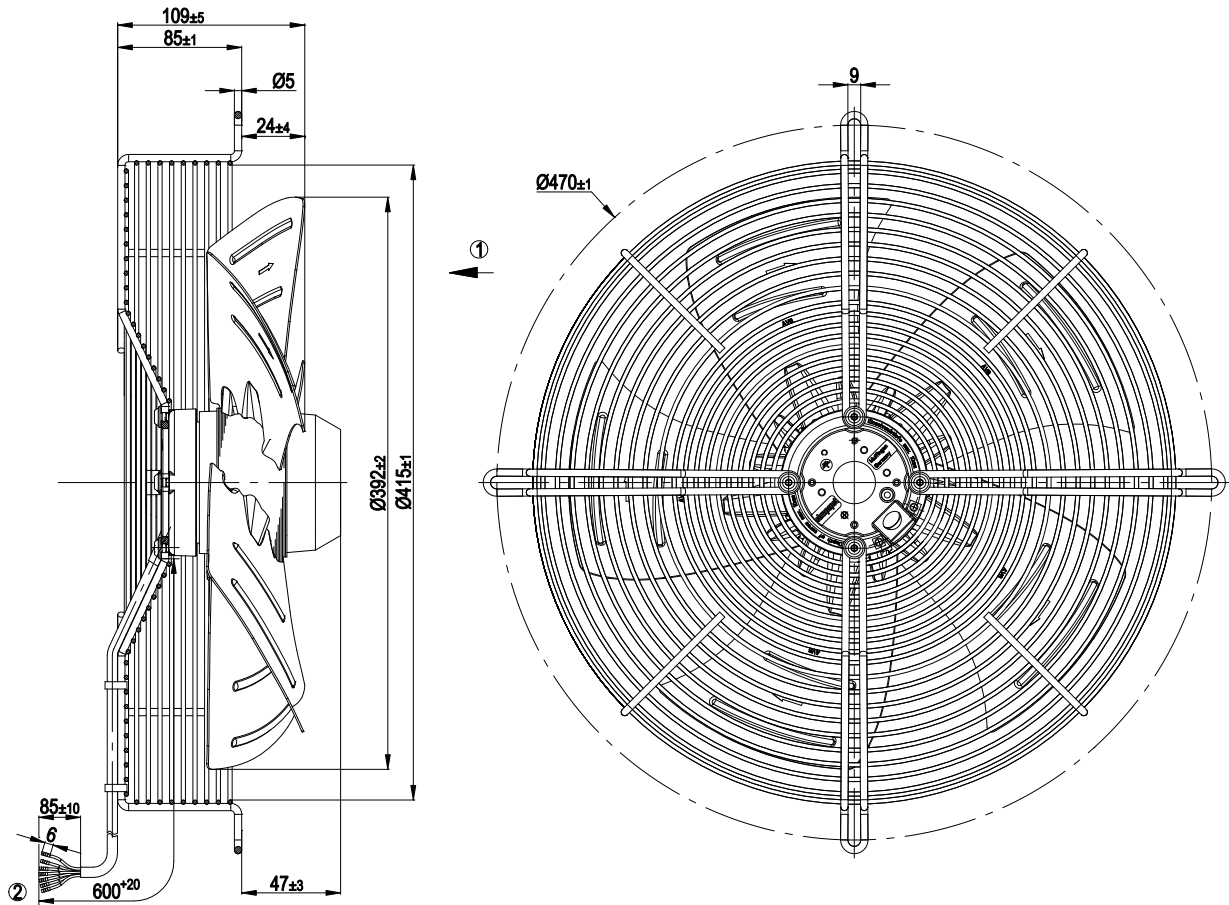

AC axial fan

sickled blades (S series)

with guard grille for short nozzle

Product drawing

- | | |
|---|--|
| 1 | Direction of air flow "V" |
| 2 | Connection line PVC 7G 0.5 mm ² , 7 x brass lead tips crimped |