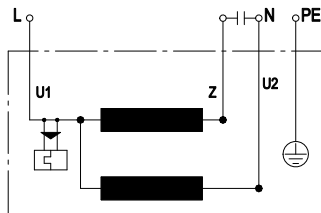

AC axial fan - HyBlade®

sickled blades (S series)

with guard grille for short nozzle

Product drawing

- 1 Direction of air flow "V"
- 2 Connection line silicone 4G 0.5 mm², 4 x brass lead tips crimped

Connection screen

U1	blue	Z	brown	U2	black
PE	green/yellow				