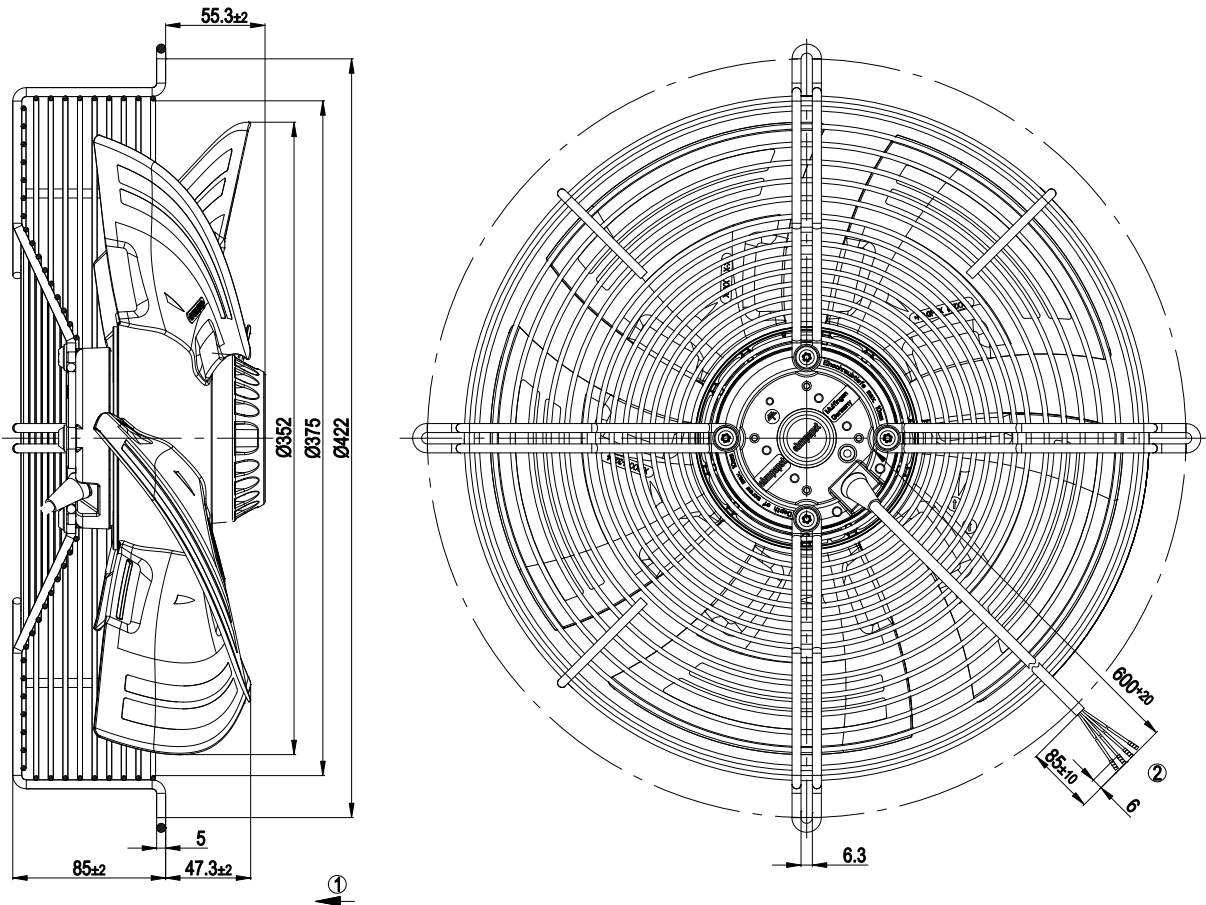

AC axial fan - HyBlade®

sickled blades (S series)

with guard grille for short nozzle

Product drawing

- 1 Direction of air flow "V"
- 2 Connection line silicone 4G 0.5 mm², 4 x brass lead tips crimped

Connection screen

U1	blue	Z	brown	U2	black
PE	green/yellow				