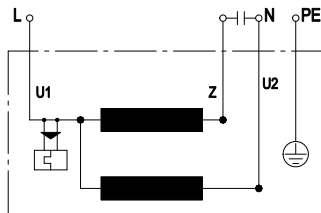

## Product drawing

- 1 Direction of air flow "V"
- 2 Connection line silicone 4G 0.5 mm<sup>2</sup>, 4 x brass lead tips crimped

## Connection screen

U1	blue	Z	brown	U2	black
PE	green/yellow				