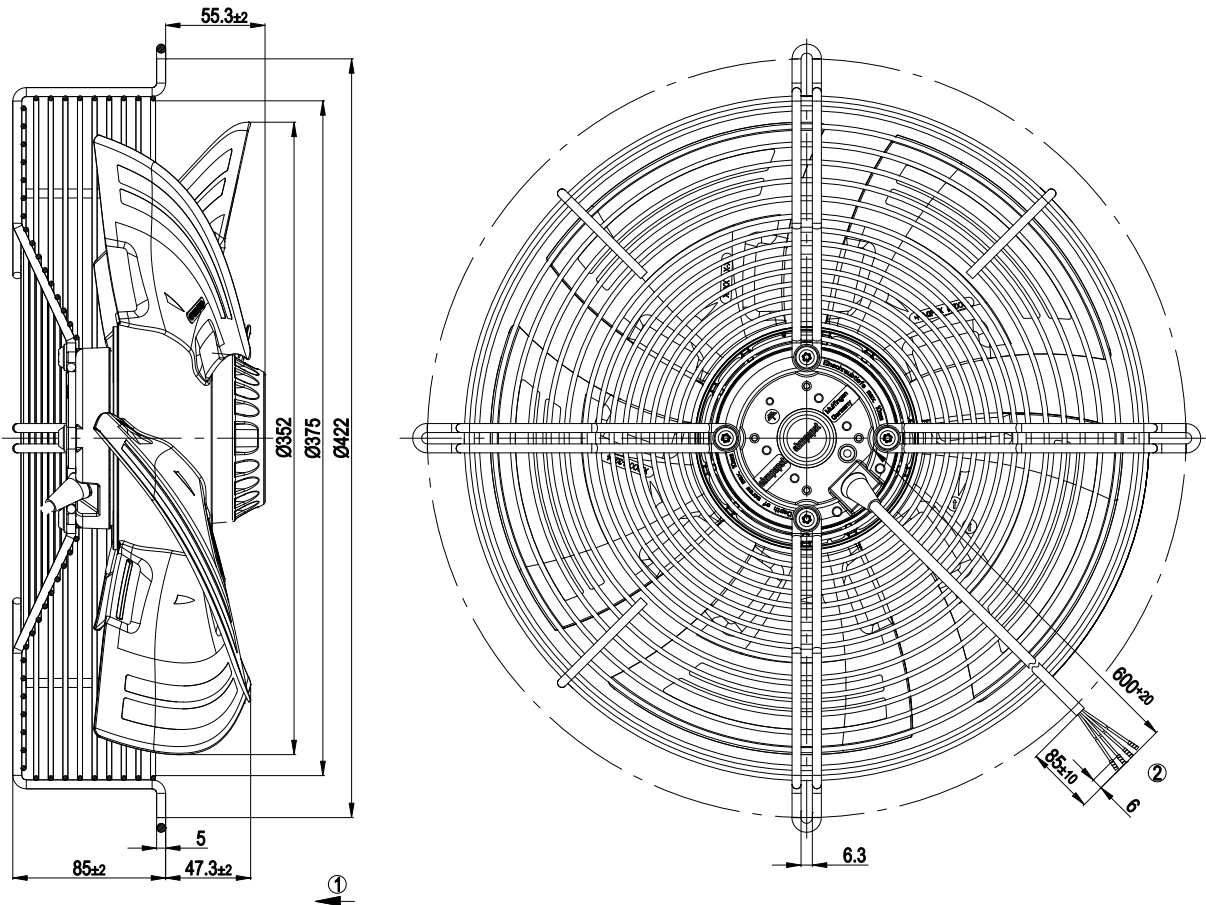

S6E350-AN24-30

## Product drawing

- 1 Direction of air flow "V"
- 2 Connection line silicone 4G 0.5 mm<sup>2</sup>, 4 x brass lead tips crimped

## Connection screen

U1	blue	Z	brown	U2	black
PE	green/yellow				