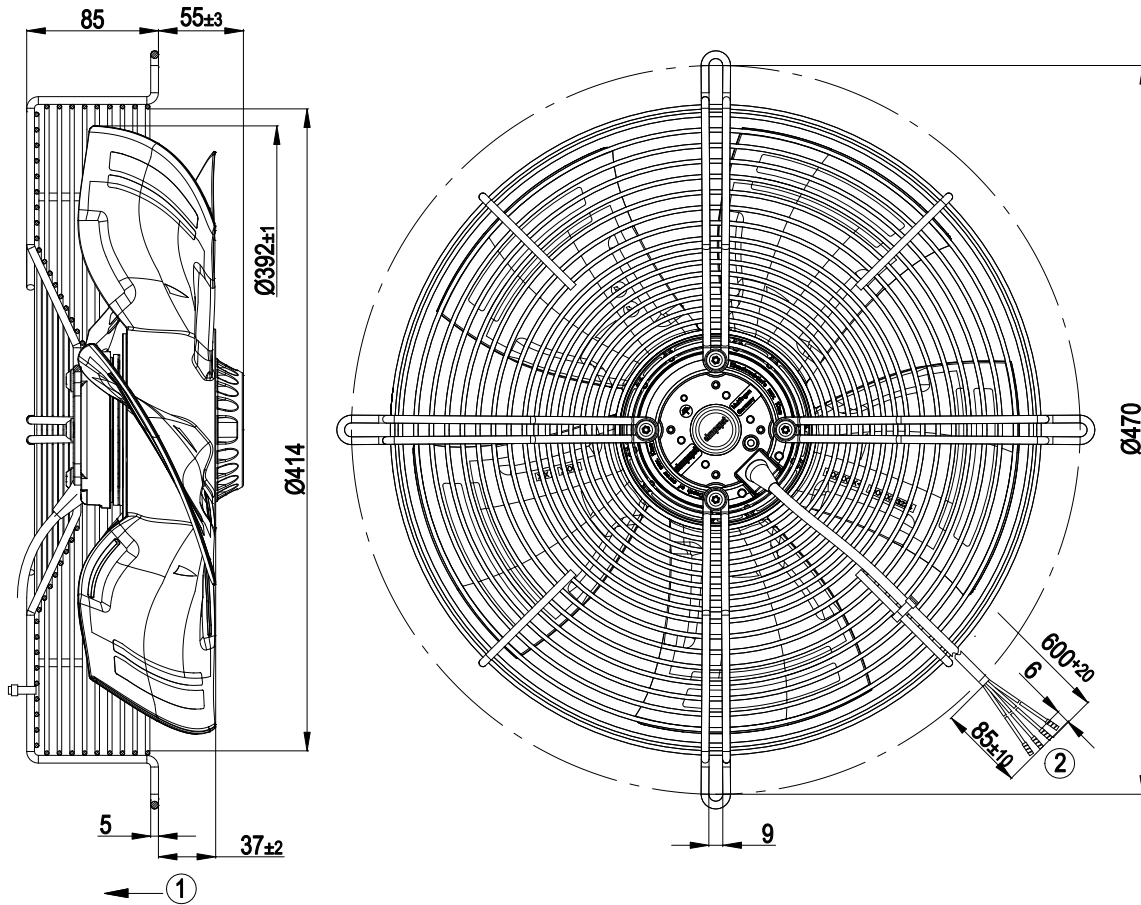

AC axial fan - HyBlade®

sickled blades (S series), single inlet
with guard grille for short nozzle

Product drawing

- | | |
|---|---|
| 1 | Direction of air flow "V" |
| 2 | Connection line silicone 4G 0.5mm ² , 4x brass lead tips crimped |

Connection screen

U1	blue	Z	brown	U2	black
PE	green/yellow				