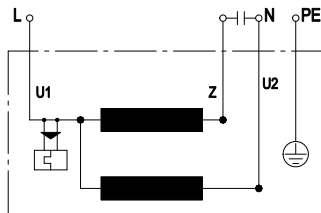

AC axial fan - HyBlade®

sickled blades (S series), single inlet
with guard grille for short nozzle

Product drawing

- | | |
|---|---|
| 1 | Direction of air flow "V" |
| 2 | Connection line silicone 4G 0.5mm ² , 4x brass lead tips crimped |

Connection screen

U1	blue	Z	brown	U2	black
PE	green/yellow				