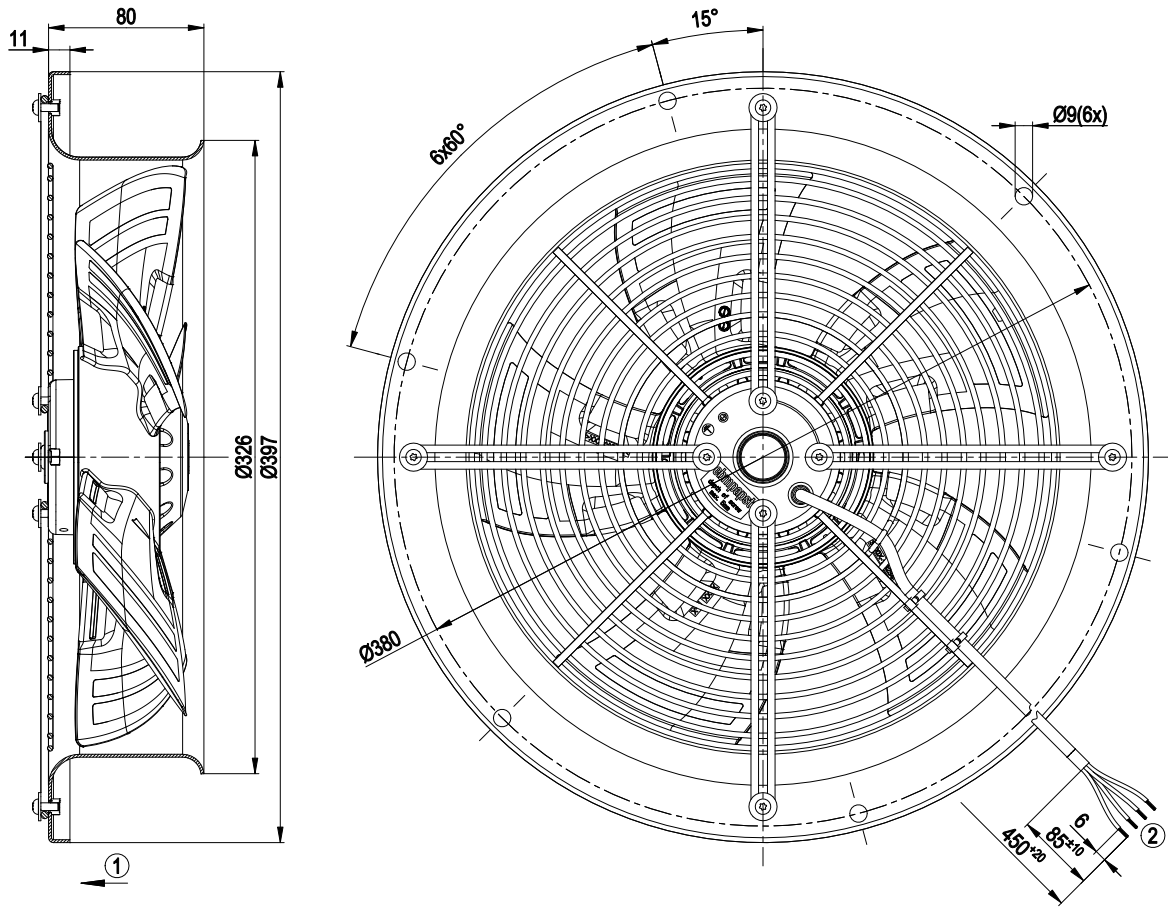

AC axial fan - HyBlade®

sickled blades (S series)

with full round nozzle

Product drawing

1	Direction of air flow "V"
2	Connection line PVC 4G 0.5 mm ² , 4x brass lead tips crimped