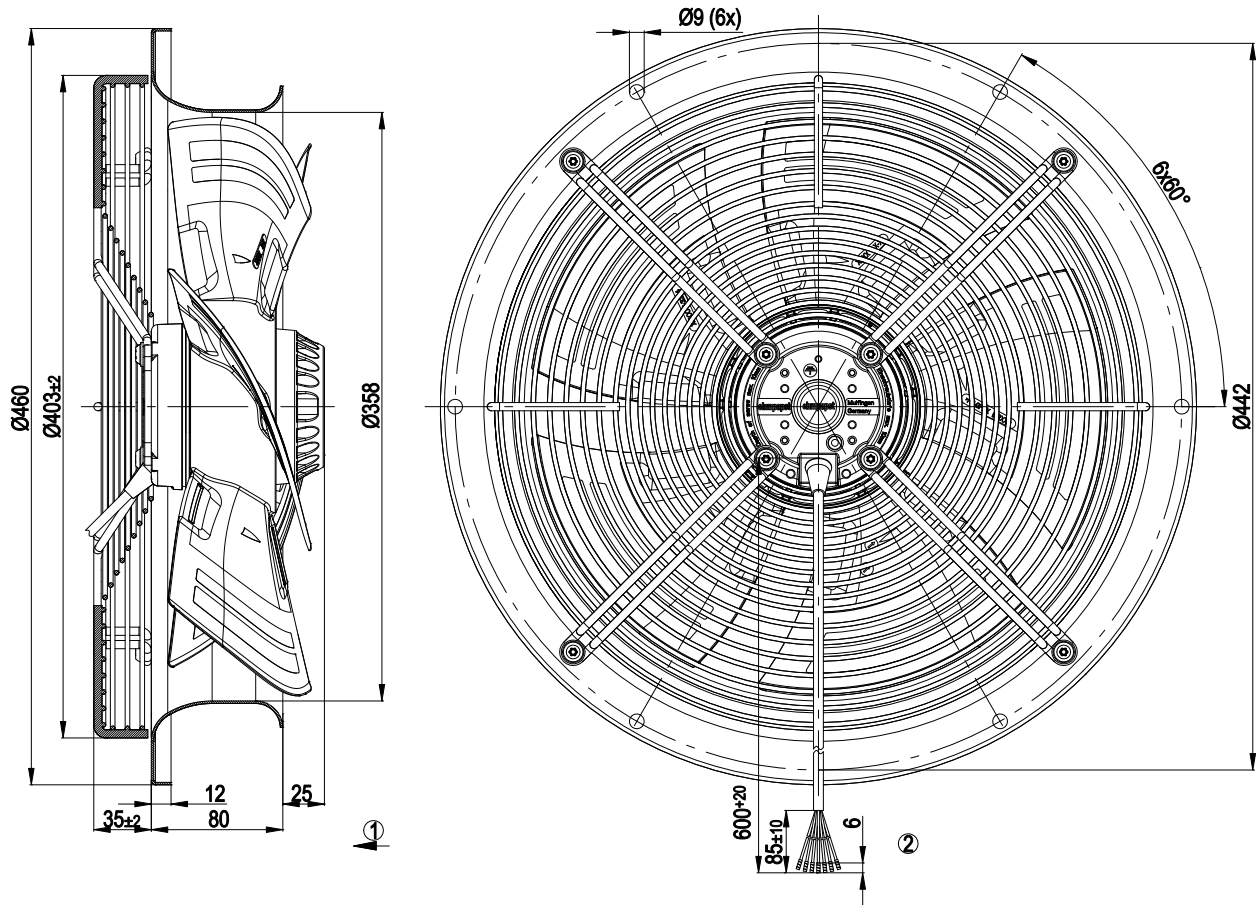

AC axial fan - HyBlade®

sickled blades (S series)

Wall ring with guard grille

Product drawing

- | | |
|---|--|
| 1 | Direction of air flow "V" |
| 2 | Connection line PFA 7G 0.5mm ² , 7x brass lead tips crimped |