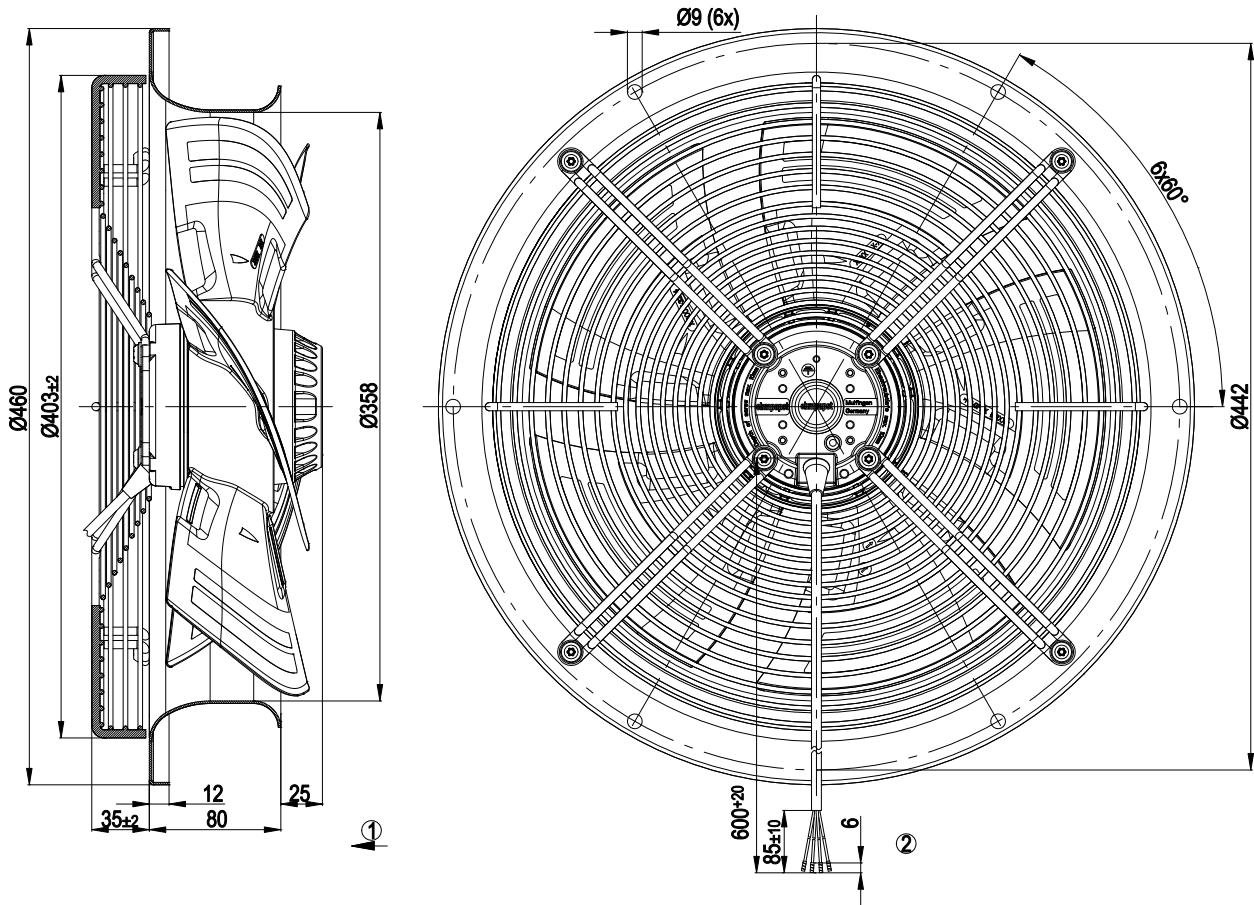

## Product drawing

- |   |   |
|---|---|
| 1 | Direction of air flow "V"   |
| 2 | Connection line silicone 4G 0.5 mm <sup>2</sup> , 4 x brass lead tips crimped |

## Connection screen

U1	blue	Z	brown	U2	black
PE	green/yellow				