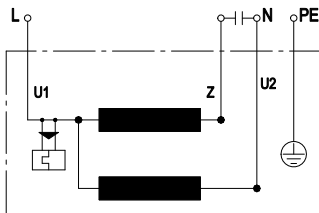

## Product drawing

- |   |   |
|---|---|
| 1 | Direction of air flow "V"   |
| 2 | Connection line silicone 4G 0.5 mm <sup>2</sup> , 4 x brass lead tips crimped |

## Connection screen

U1	blue	Z	brown	U2	black
PE	green/yellow				