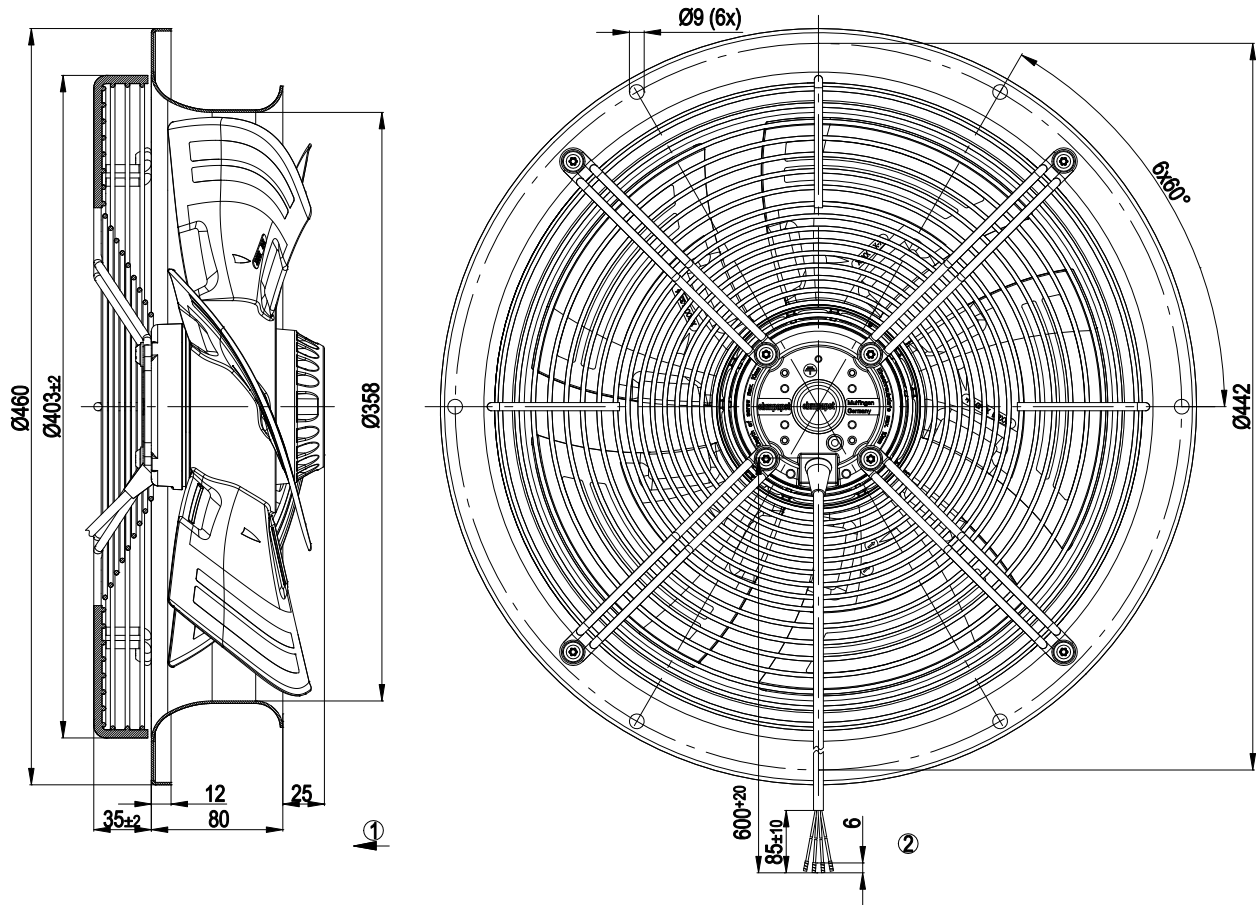

AC axial fan - HyBlade®

sickled blades (S series)

Wall ring with guard grille

Product drawing

- 1 Direction of air flow "V"
- 2 Connection line silicone 4G 0.5 mm², 4 x brass lead tips crimped

Connection screen

U1	blue	Z	brown	U2	black
PE	green/yellow				