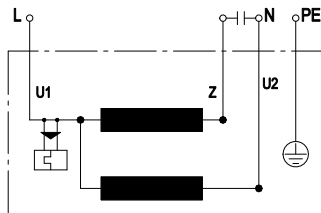

AC axial fan - HyBlade®

sickled blades (S series)

Wall ring with guard grille

Product drawing

- 1 Direction of air flow "V"
- 2 Connection line silicone 4G 0.5 mm², 4 x brass lead tips crimped

Connection screen

U1	blue	Z	brown	U2	black
PE	green/yellow				