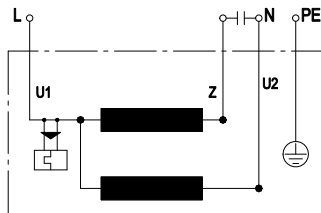

AC axial fan - HyBlade®

sickled blades (S series)

Wall ring with guard grille

Product drawing

- | | |
|---|---|
| 1 | Direction of air flow "V" |
| 2 | Connection line silicone 4G 0.5 mm ² , 4 x brass lead tips crimped |

Connection screen

U1	blue	Z	brown	U2	black
PE	green/yellow				