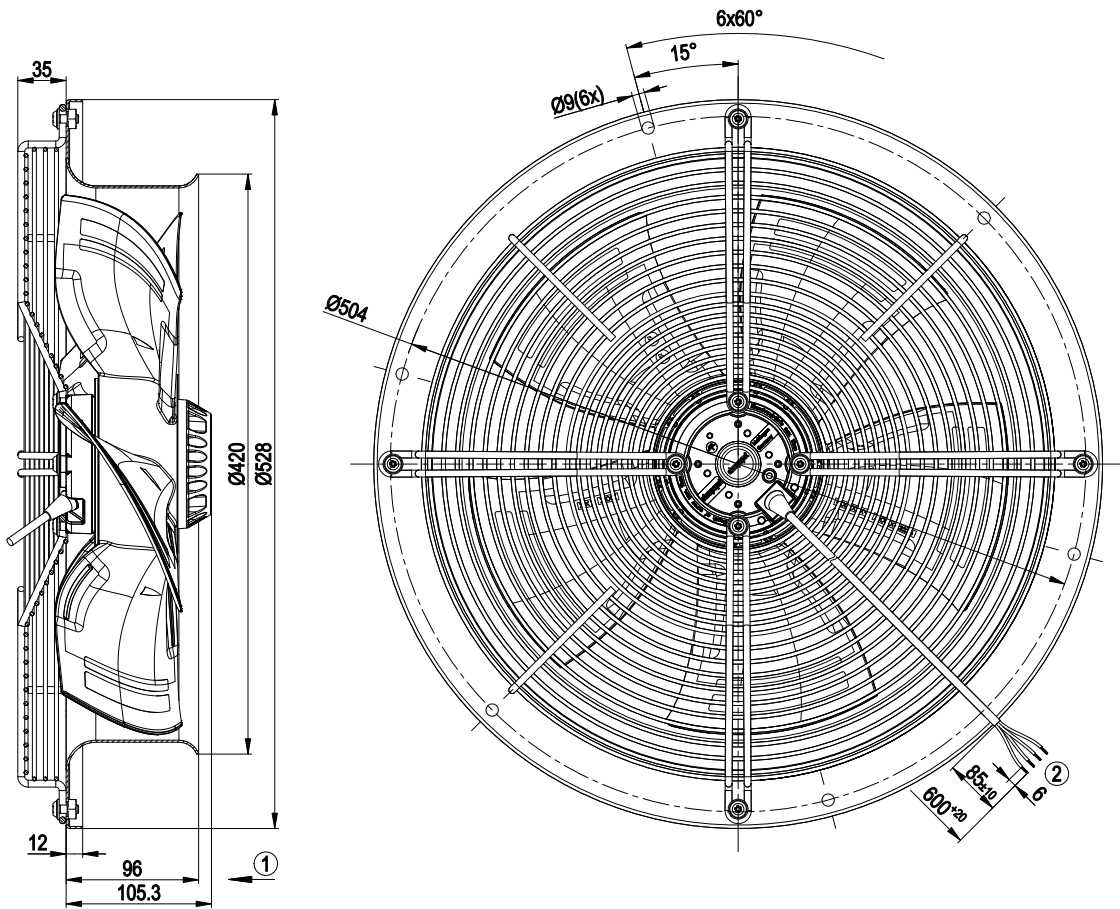

AC axial fan - HyBlade®

sickled blades (S series)

Wall ring with guard grille

Product drawing

- | | |
|---|---|
| 1 | Direction of air flow "V" |
| 2 | Connection line silicone 4G 0.5 mm ² , 4 x brass lead tips crimped |

Connection screen

U1	blue	Z	brown	U2	black
PE	green/yellow				