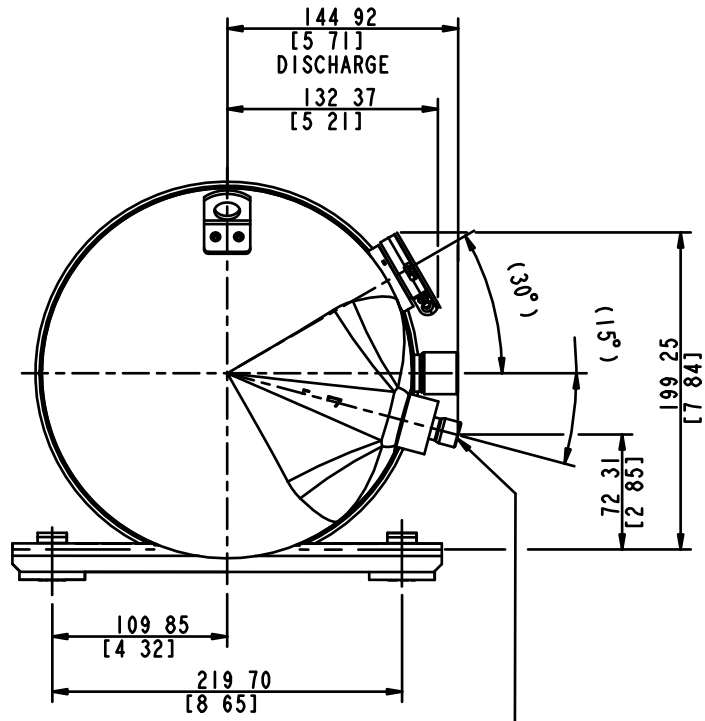

ZRH

12 78-12 90 [0 503-0 508] I D
 ∇ 10 I [13/32] MIN COPPER
 DISCHARGE FITTING/ STEEL CHECK VALVE