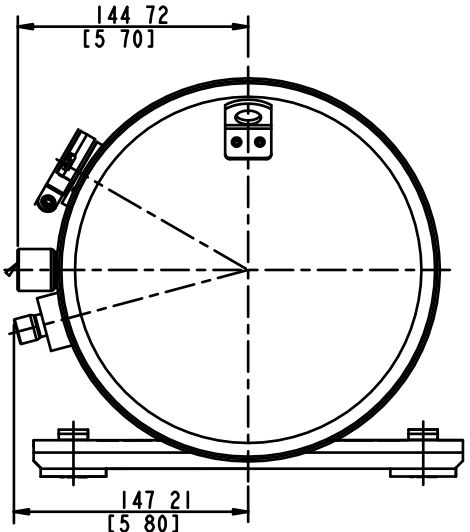

ZRH

12 78-12 90 [0 503-0 508] I D
 ∇ 10 I [13/32] MIN COPPER
 DISCHARGE FITTING/ STEEL CHECK VALVE